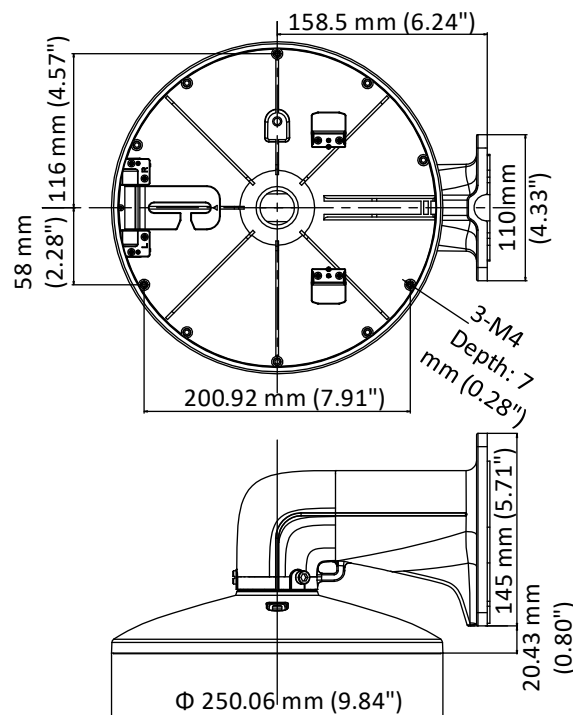

DS-1618ZJ-6D

Wall Mount

Feature

- Made of aluminum alloy and stainless steel
- Quick installation
- Applicable to speed domes

Dimension

Available Model

DS-1618ZJ-6D

Parameter

Model	DS-1618ZJ-6D
Parameters	Wall Mount
Appearance	Hikvision White
Application	For indoor and outdoor installation
Material	Aluminum alloy, stainless steel, and silicone rubber
Angle Adjustment	Pan: 0° to 350°
Dimension	283.5 mm × 250 mm × 165.5 mm (11.16 " × 9.84" × 6.52")
Weight	Approx. 1356 g (2.99 lb.)

Note

- The wall mount should be installed on a flat surface.
- Waterproof rubber is necessary for outdoor application.
- The wall should be capable of supporting at least 3 times as much as the total weight of the camera and the wall mount.
- The maximum load capacity of the wall mount is 10 kg (22.05 lb.).